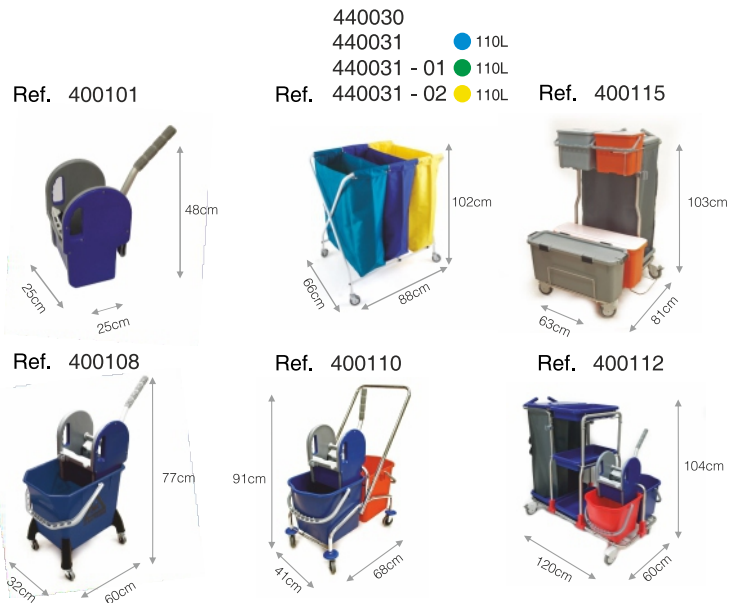

carros y accesorios trolleys and accessories

chariots et accessoires